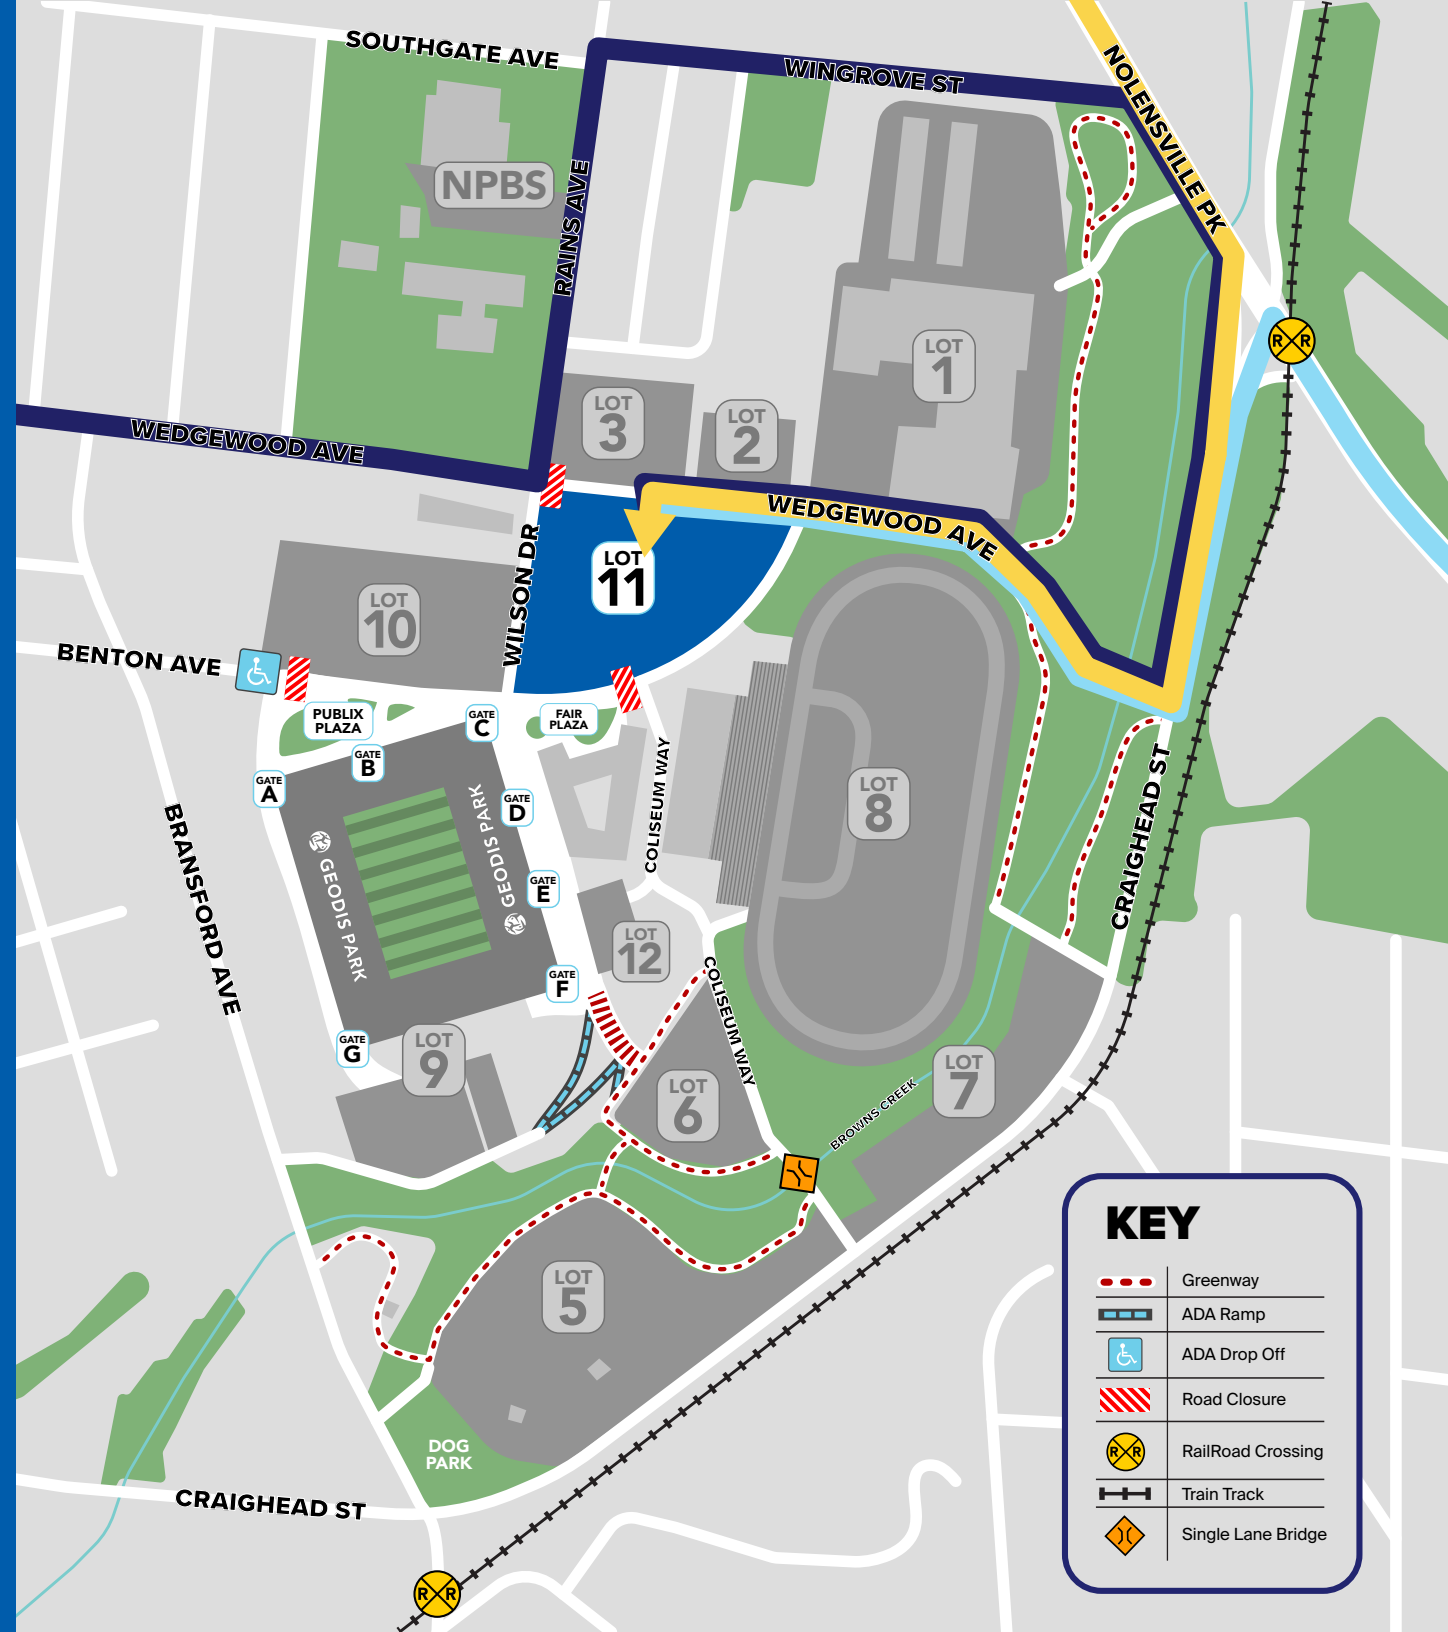

DIRECTIONS TO LOT 11

401 Wedgewood Ave, Nashville, TN 37203

FROM I-65

Exit onto Wedgewood Avenue (Exit 81)
 Head east on Wedgewood Avenue
 Turn Left onto Rains Avenue
 Turn Right onto Wingrove Avenue
 Turn Right onto Nolensville Pike
 Turn Right onto Craighead Street
 Turn Right onto Wedgewood Avenue
 Maintain Left lane on Wedgewood Avenue
 Turn Left into designated lot on parking pass

FROM I-40

Exit onto 4th Avenue S. (Exit 210C)
 Head south on 4th Avenue S.
 Turn Right onto Craighead Street
 Turn Right onto Wedgewood Avenue
 Maintain Left lane on Wedgewood Avenue
 Turn Left into designated lot on parking pass

FROM I-440

Exit onto Nolensville Pike (Exit 6)
 Head north on Nolensville Pike
 Turn Left onto Craighead Street
 Turn Right onto Wedgewood Avenue
 Maintain Left lane on Wedgewood Avenue
 Turn Left into designated lot on parking pass

KEY	
	Greenway
	ADA Ramp
	ADA Drop Off
	Road Closure
	RailRoad Crossing
	Train Track
	Single Lane Bridge