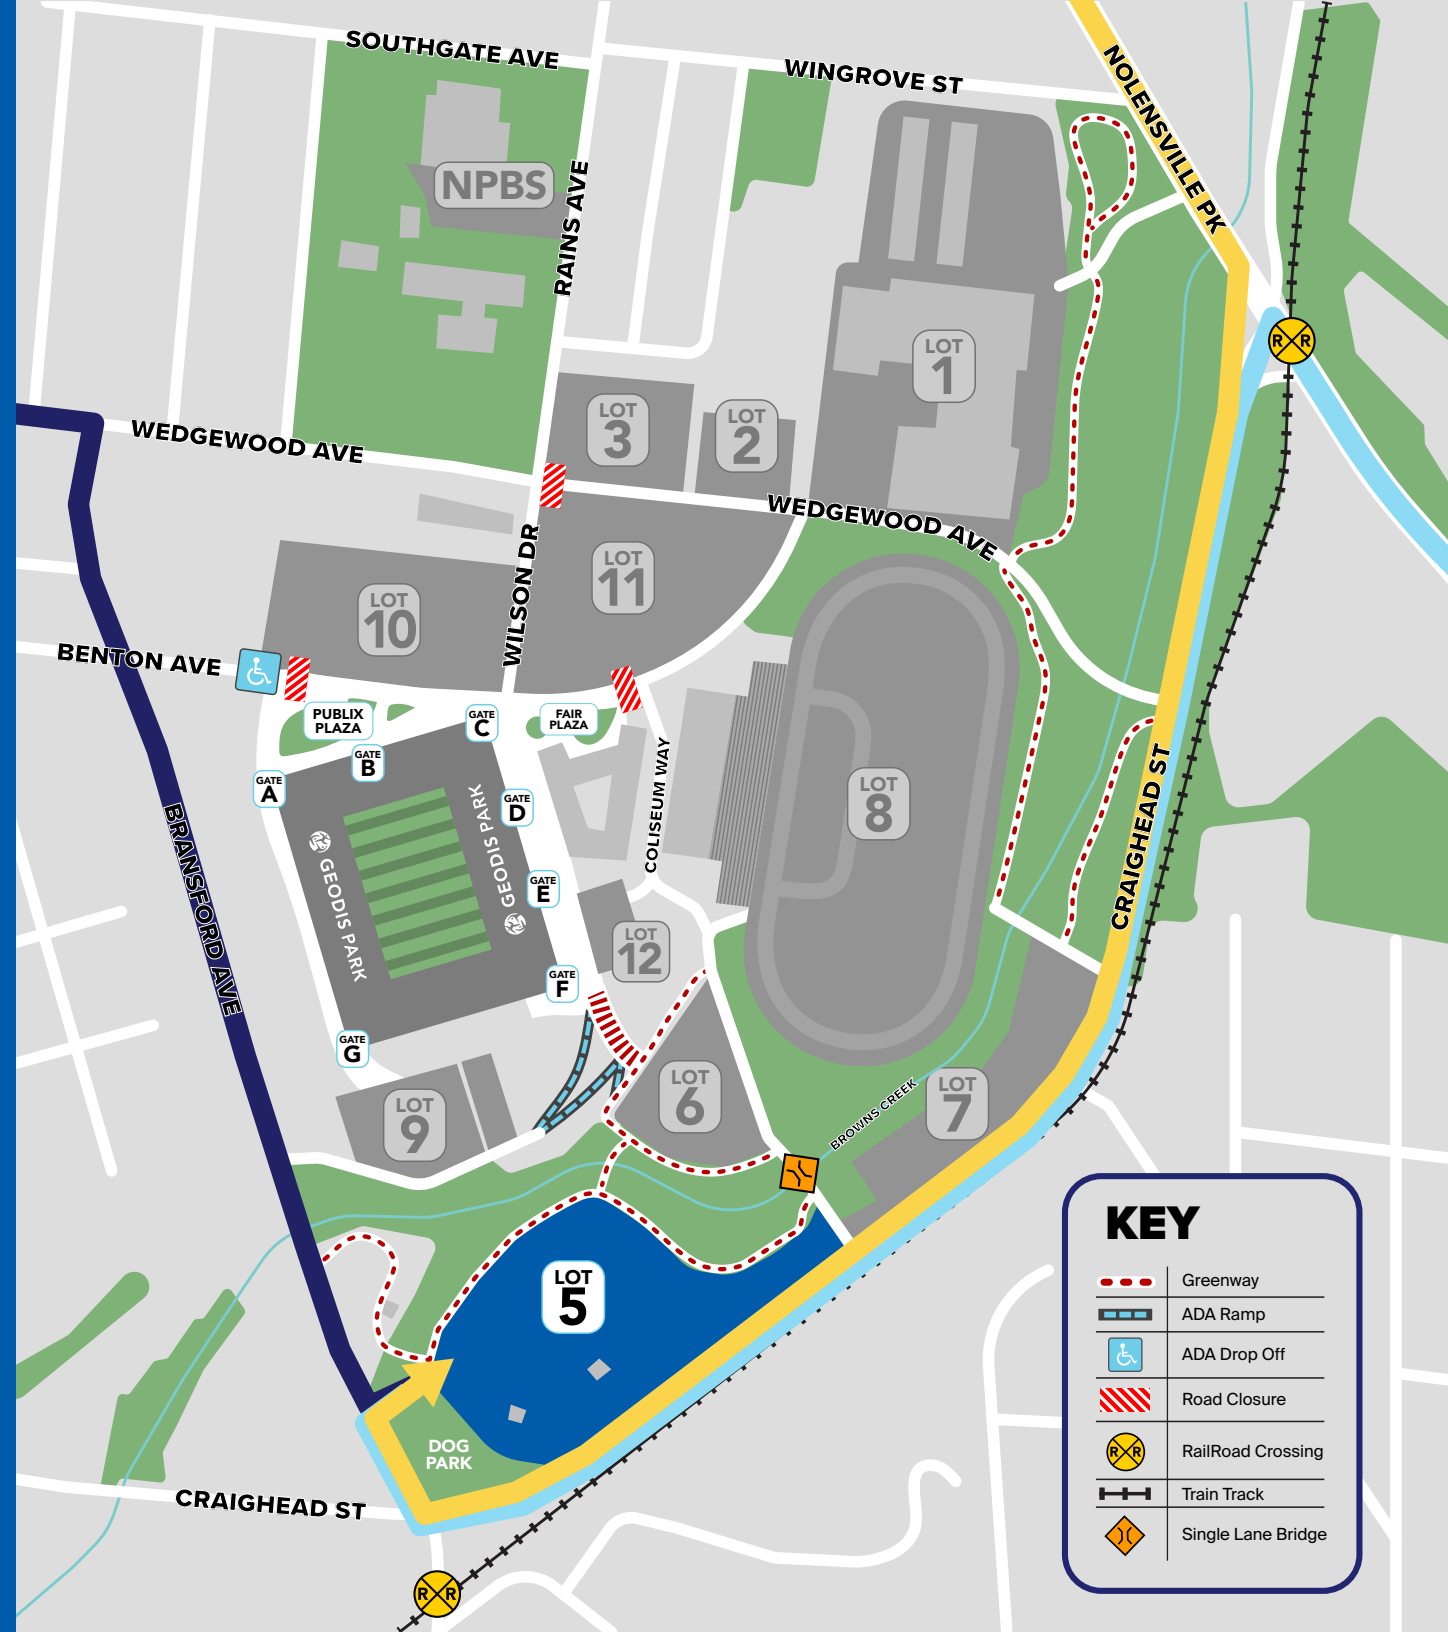

# DIRECTIONS TO LOT 5

2300 Bransford Avenue, Nashville, TN 37204

## FROM I-65

Exit onto Wedgewood Avenue (Exit 81)  
Head east on Wedgewood Avenue  
Turn Right onto Bransford Avenue  
Turn Left into Fair Park (Lot 5)

## FROM I-40

Exit onto 4th Avenue S. (Exit 210C)  
Head south on 4th Avenue S.  
Turn Right onto Craighead Street  
Turn Right onto Bransford Avenue  
Turn Left into Fair Park (Lot 5)

## FROM I-440

Exit onto Nolensville Pike (Exit 6)  
Head north on Nolensville Pike  
Turn Left onto Craighead Street  
Turn Right onto Bransford Avenue  
Turn Right into Fair Park (Lot 5)

KEY	
	Greenway
	ADA Ramp
	ADA Drop Off
	Road Closure
	RailRoad Crossing
	Train Track
	Single Lane Bridge